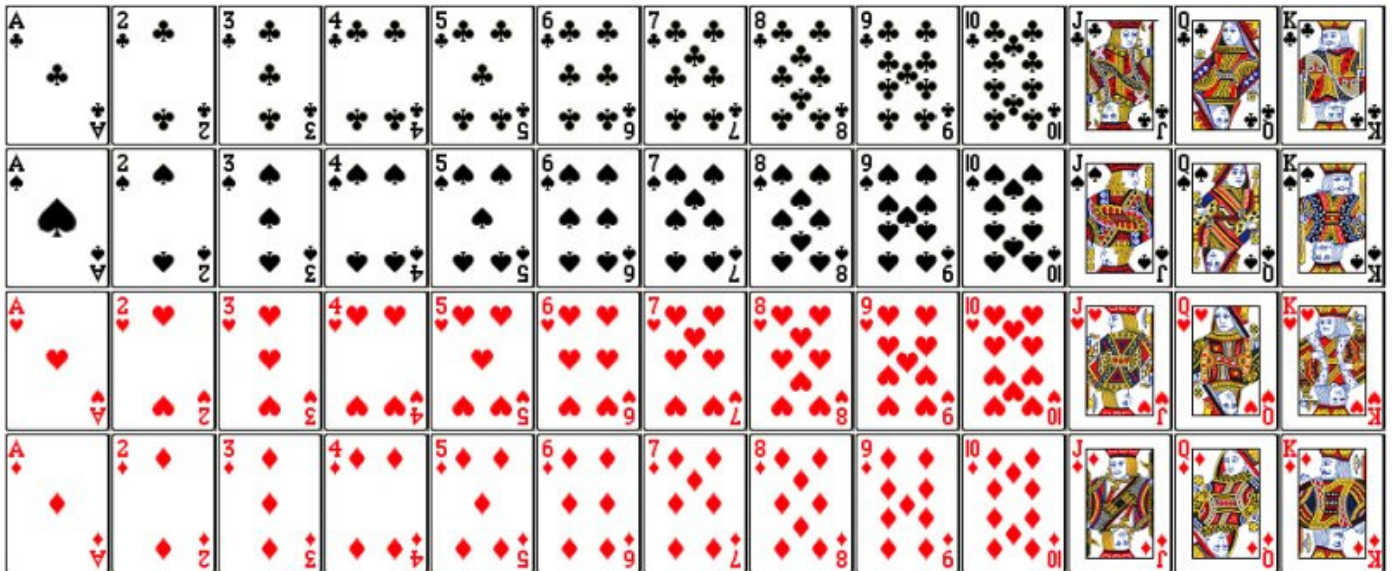

# Standard Playing Cards

## The Deck:

A standard deck of playing cards consists of these 52 cards:

The cards are organized into four suits: Clubs (♣) , Spades (♠), Hearts (♥), and Diamonds (♦) .

Each suit contains these 13 cards: Ace, 2,3,4,5,6,7,8,9,10,Jack, Queen, and King.